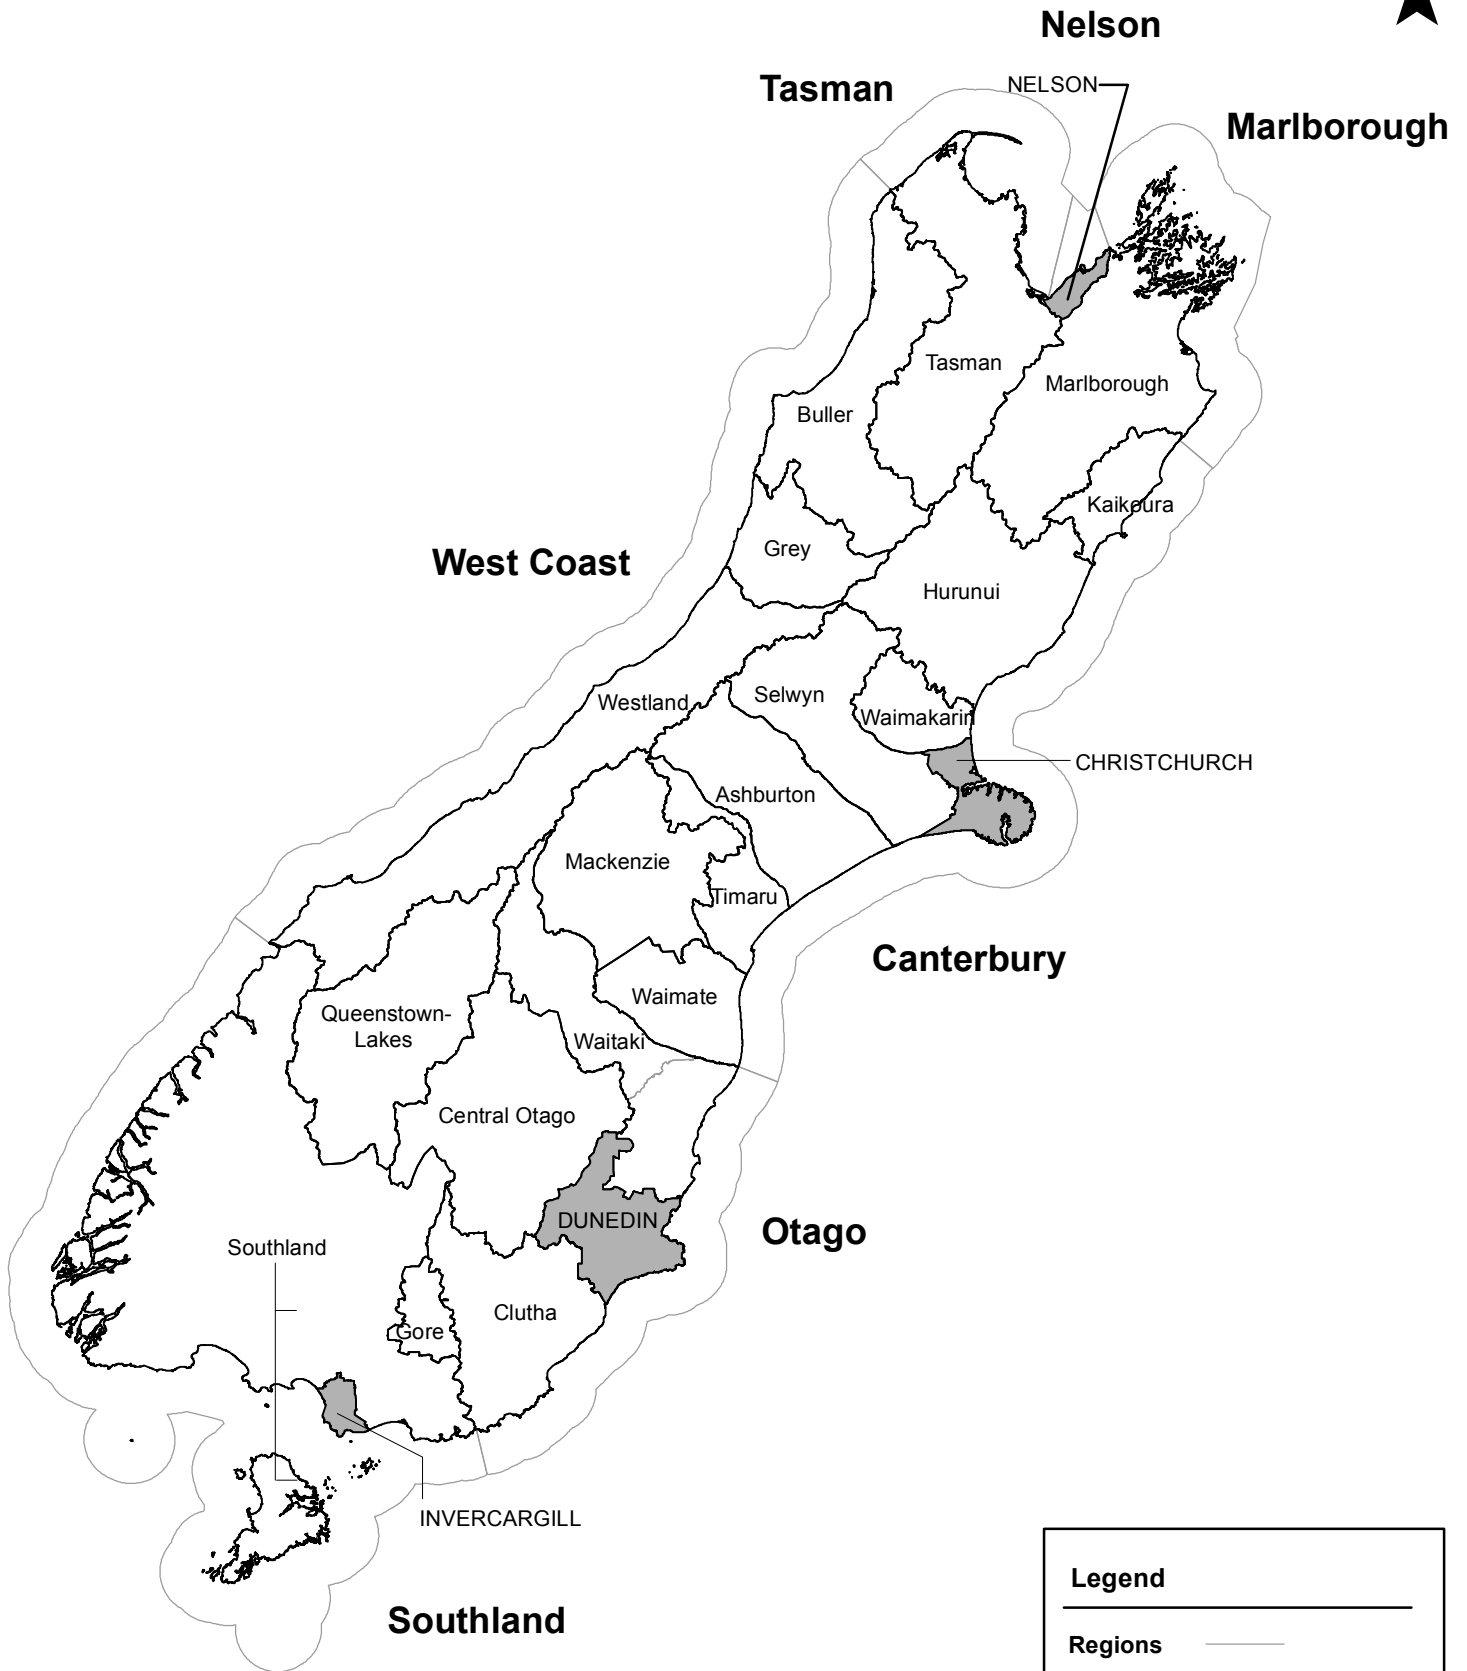

# Regional council and territorial authority areas

## South Island

At 1 January 2011

**Legend**

---

**Regions** ———

**Districts** ———

**CITIES** ■

Tasman and Marlborough districts and Nelson city are all unitary authorities. As such they are areas with the power of regional authorities.